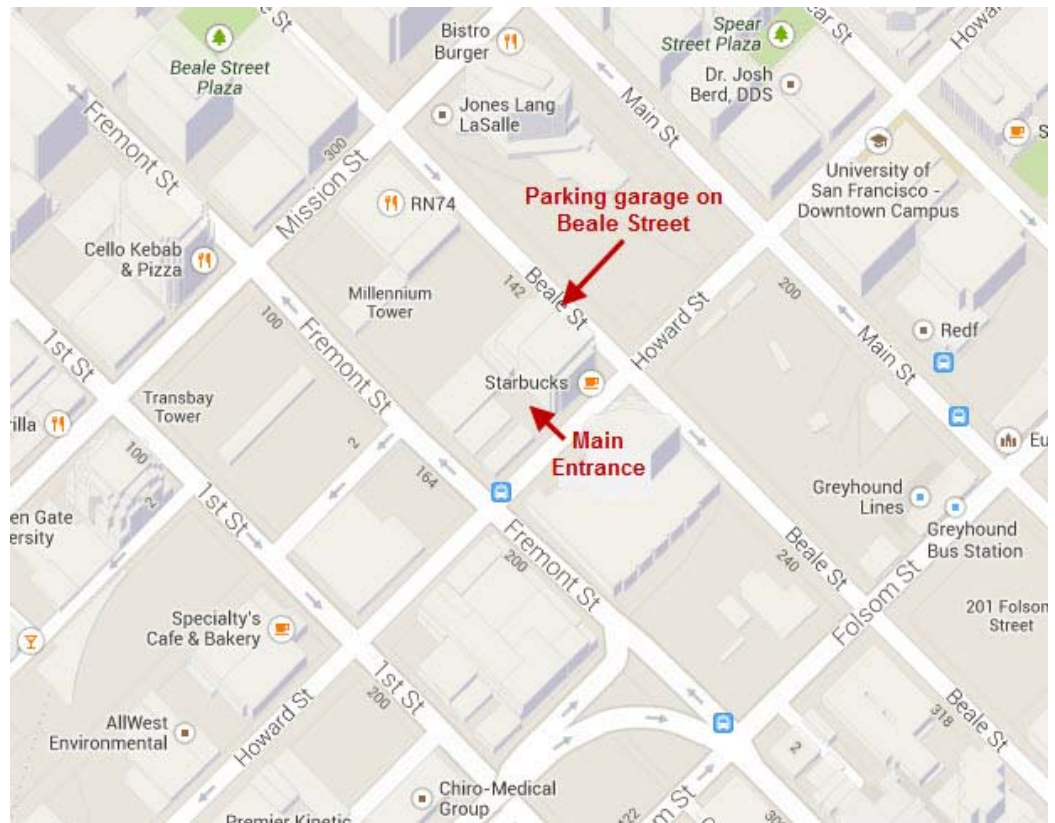

Folger Levin

FOLGER LEVIN LLP
Attorneys at Law

199 Fremont Street, 20th Floor
San Francisco, California 94105

PHONE 415.625.1050
WEBSITE folgerlevin.com

199 Fremont St. is located on the Northwest corner of Beale & Howard Streets. With construction on Fremont and Beale Streets, entering the building from Howard Street, next to Town Hall Restaurant, is easiest.

The entrance to the building's parking garage is on Beale Street before Howard, just past the construction site. Please see parking information on the next page.

Directions from San Francisco Airport/Southbay

1. Take US-101 North towards San Francisco
2. Take right fork onto I-80 East towards Bay Bridge (go 1.06 miles)
3. Take the 4th St. Exit (go .16 miles)
4. Bear left onto Bryant St. (go .17 miles)
5. Turn left onto Third St. (go .25 miles)
6. Turn right on Folsom St. (go .41 miles)
7. Turn left on Fremont St. (go .13 miles)
8. 199 Fremont St. is located Howard St. between Fremont St. and Beale St.
9. To enter parking garage, continue on Fremont and turn right on Mission St., then turn right on Beale St. Parking garage entrance is on your right on Beale before Howard.

Directions from Oakland/Bay Bridge

1. Take I-80 West towards the Bay Bridge/San Francisco (toll applies)
2. Continue on I-80 West over the Bay Bridge
3. Take exit 2C Fremont St/Folsom St. (go .45 miles)
4. Turn left at Fremont St. (go 377 feet)
5. 199 Fremont St. is located Howard St. between Fremont St. and Beale St.
6. To enter parking garage, continue on Fremont and turn right on Mission St., then turn right on Beale St. Parking garage entrance is on your right on Beale before Howard.